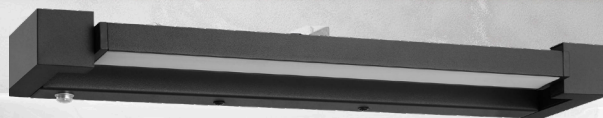

11w 600mm LED Vanity Light
Available in Chrome, Matt Black or Matt White
Larger Sizes also available